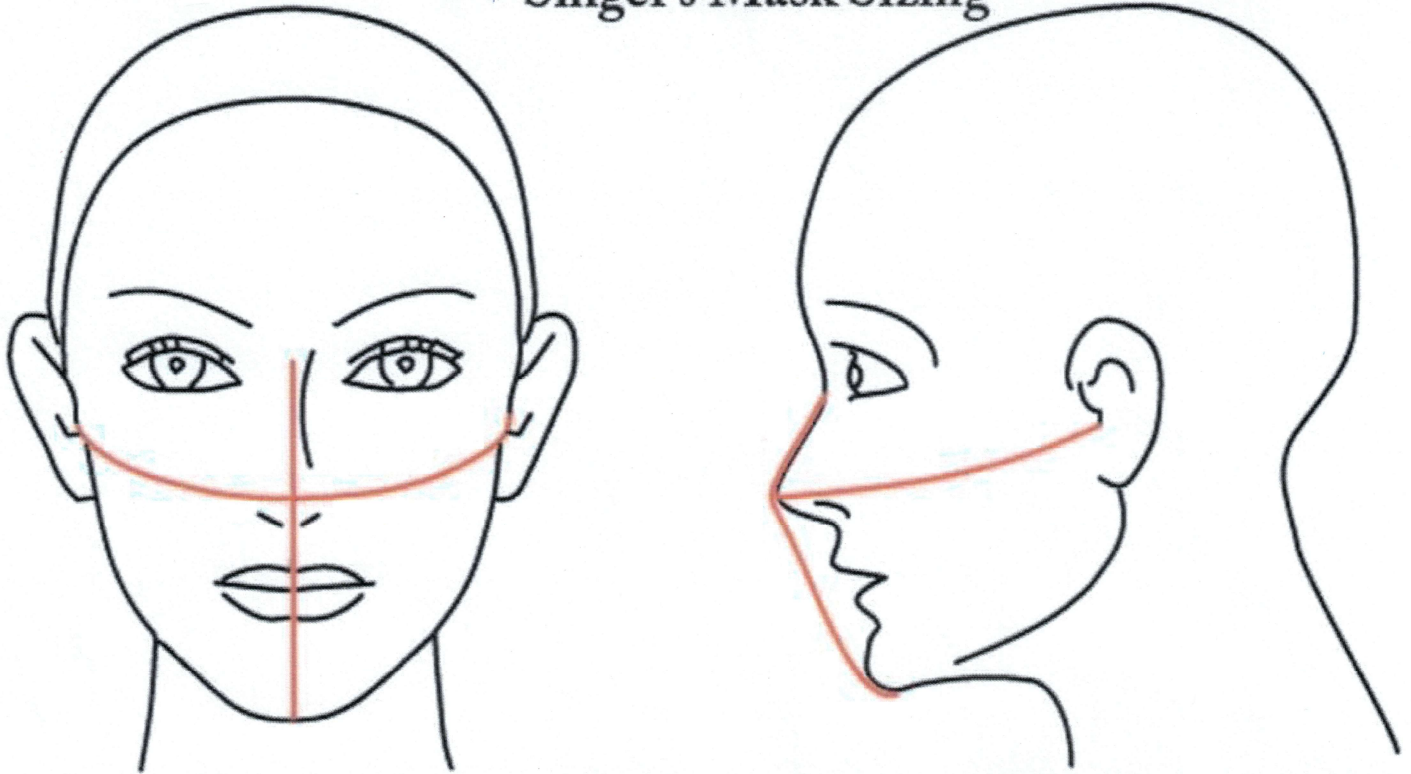

## Singer's Mask Sizing

### Singer's Mask Sizing Guideline

Measure from the top of the nose to the chin for the height.

Measure from ear to ear across the tip of the nose for the width.

Using the height measurement, choose your size closest to the measurements on the chart below.

#### Imperial Measurements

Singer's Mask Size	X-S	S	M	L
Height (inches)	5	5 ¼	5 ½	5 ¾
Width (inches)	9 ½	10 1/8	10 5/8	11 1/8

#### Metric Measurements

Singer's Mask Size	X-S	S	M	L
Height (cm)	12.7	13.3	14	14.7
Width (cm)	24.2	25.8	27	28.4